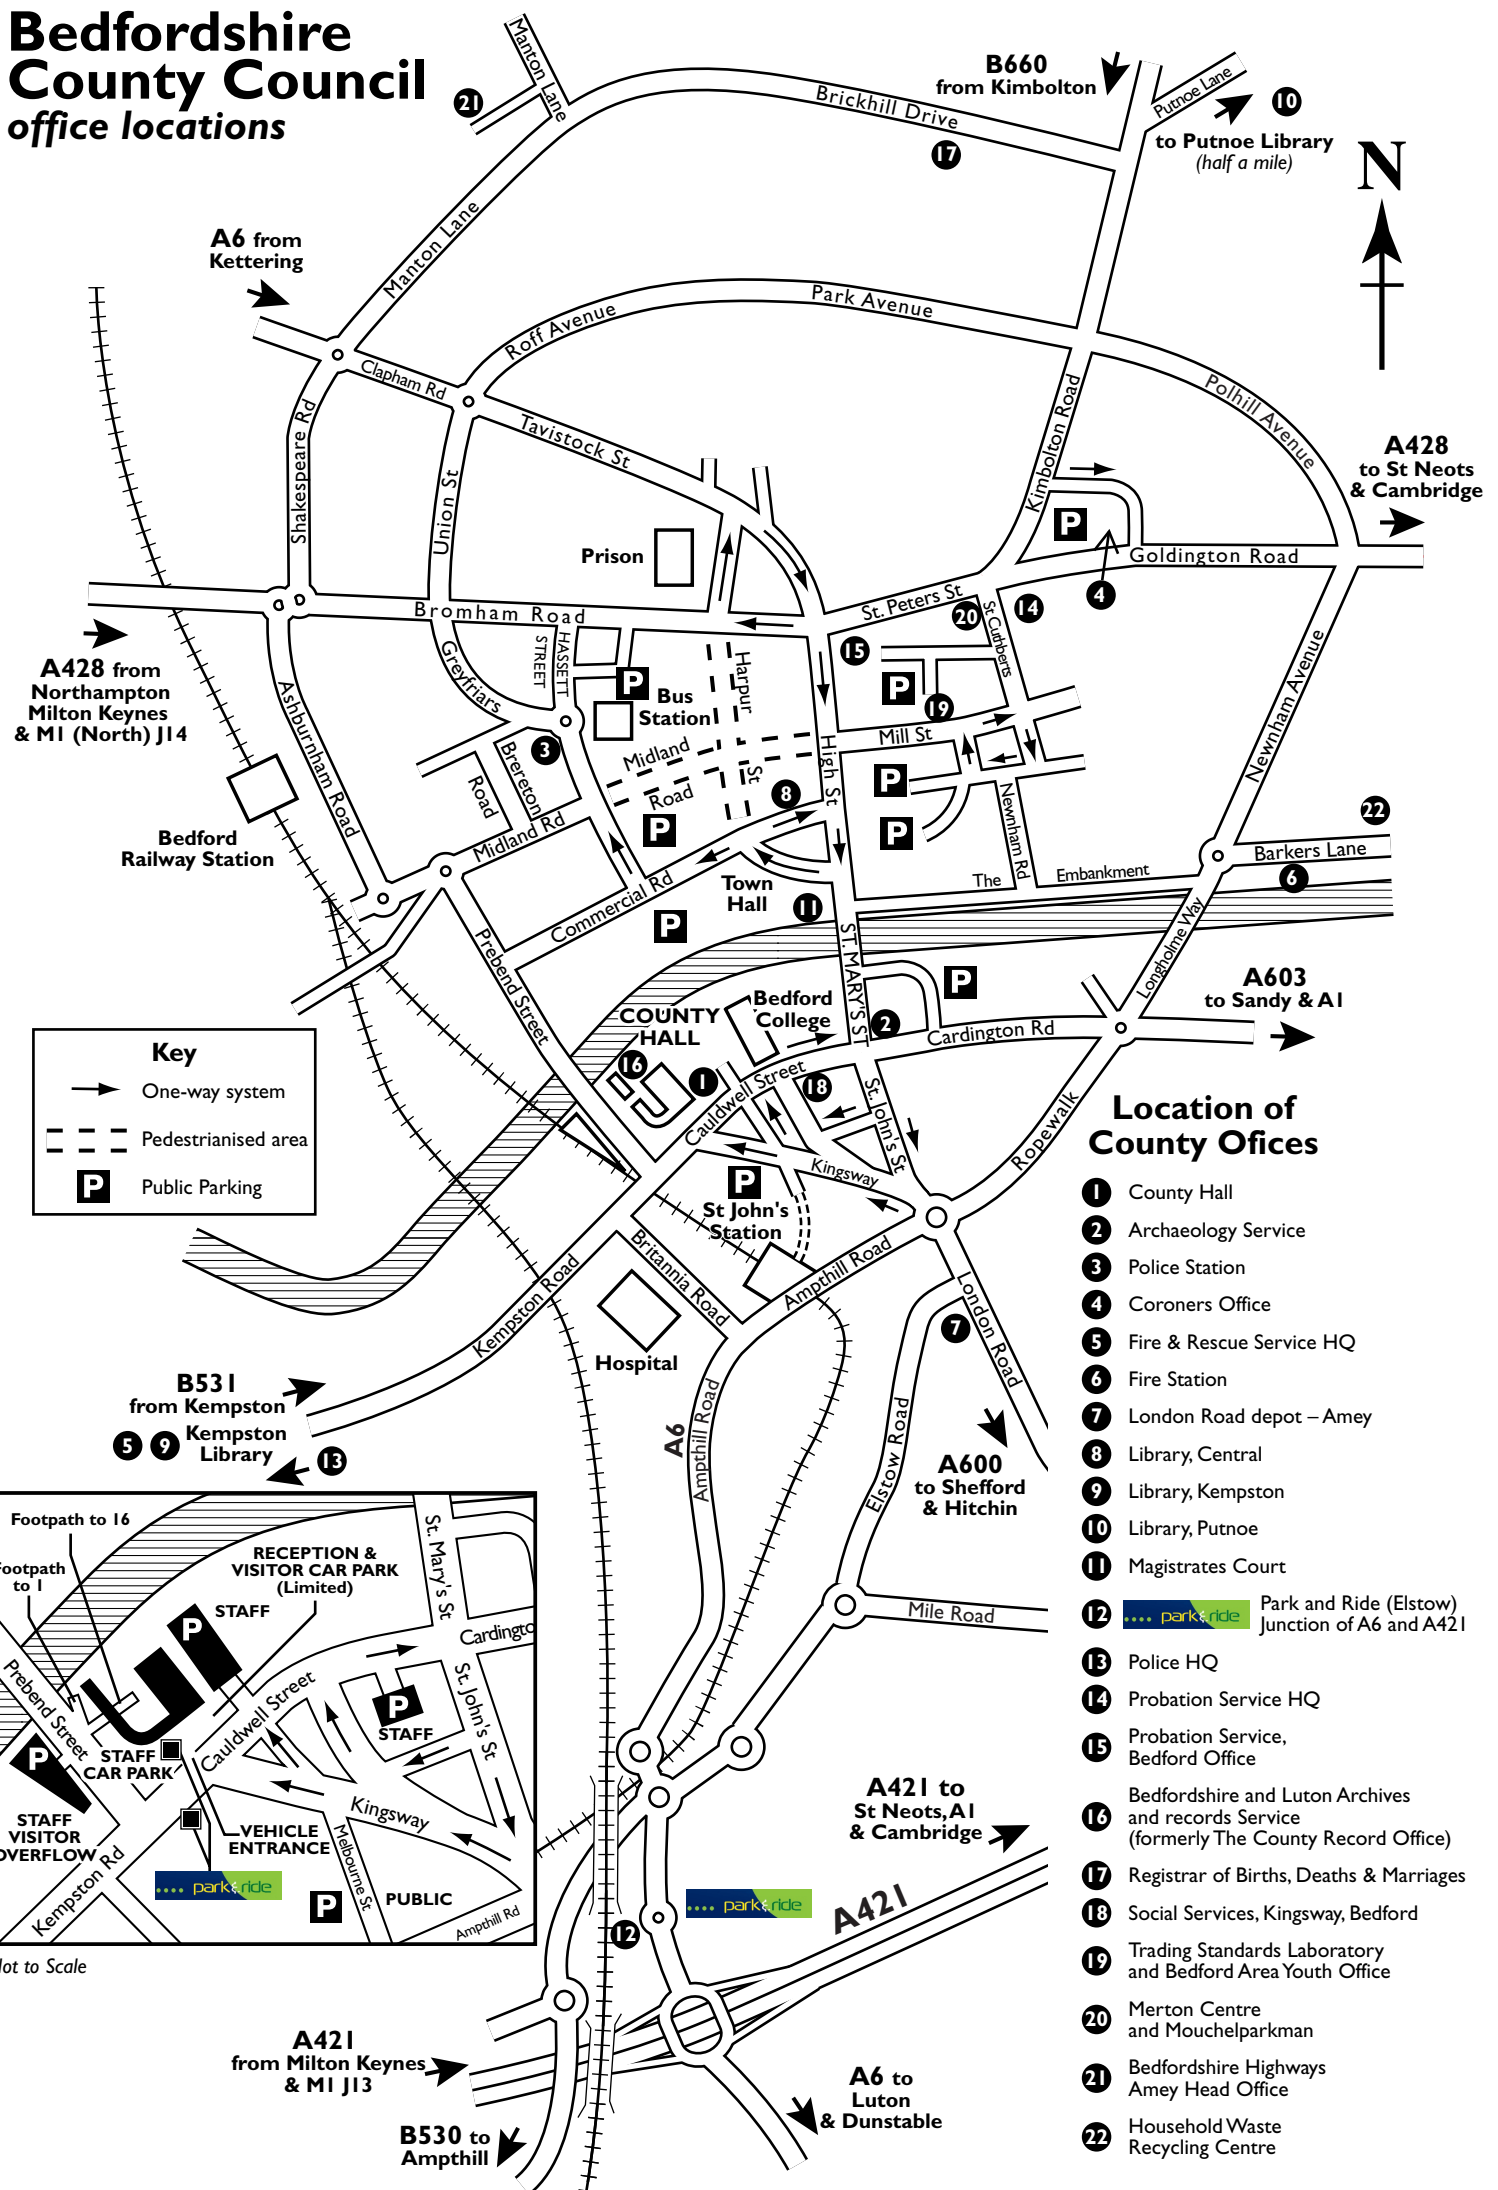

Bedfordshire County Council office locations

Key

- One-way system
- - - Pedestrianised area
- P** Public Parking

Location of County Offices

- 1 County Hall
- 2 Archaeology Service
- 3 Police Station
- 4 Coroners Office
- 5 Fire & Rescue Service HQ
- 6 Fire Station
- 7 London Road depot – Amey
- 8 Library, Central
- 9 Library, Kempston
- 10 Library, Putnoe
- 11 Magistrates Court
- 12 Park and Ride (Elstow) Junction of A6 and A421
- 13 Police HQ
- 14 Probation Service HQ
- 15 Probation Service, Bedford Office
- 16 Bedfordshire and Luton Archives and records Service (formerly The County Record Office)
- 17 Registrar of Births, Deaths & Marriages
- 18 Social Services, Kingsway, Bedford
- 19 Trading Standards Laboratory and Bedford Area Youth Office
- 20 Merton Centre and Mouchelparkman
- 21 Bedfordshire Highways Amey Head Office
- 22 Household Waste Recycling Centre

PUBLIC

St. Mary's St
Cardington
St. John's St
Cauldwell Street
Kingsway
Mableburne St
Amphill Rd